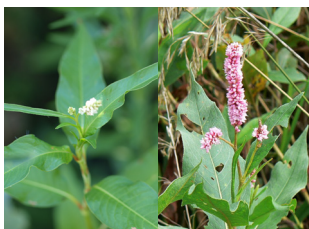

SOMERVILLE'S MOST UN-WANTED WEEDS

Annual Fleabane
Erigeron annuus

Canada Thistle
Cirsium arvense

Chickweed
Stellaria media

Common Burdock
Arctium minus

Dandelion
Taraxacum officinale

Dead-nettle
Lamium

Field Bindweed
Convolvulus arvensis

Garlic Mustard
Alliaria petiolata

Green Foxtail
Setaria viridis

Horseweed
Erigeron canadensis

Japanese Knotweed
Reynoutria japonica

Norway Maple Seedling
Acer platanoides

Pennsylvania Smartweed
Persicaria pensylvanica