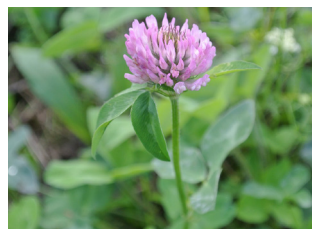

SOMERVILLE'S MOST UN-WANTED WEEDS

Annual Fleabane
Erigeron annuus

Canada Thistle
Cirsium arvense

Chickweed
Stellaria media

Common Burdock
Arctium minus

Dandelion
Taraxacum officinale

Dead-nettle
Lamium

Field Bindweed
Convolvulus arvensis

Garlic Mustard
Alliaria petiolata

Green Foxtail
Setaria viridis

Horseweed
Erigeron canadensis

Japanese Knotweed
Reynoutria japonica

Norway Maple Seedling
Acer platanoides

Pennsylvania Smartweed
Persicaria pensylvanica