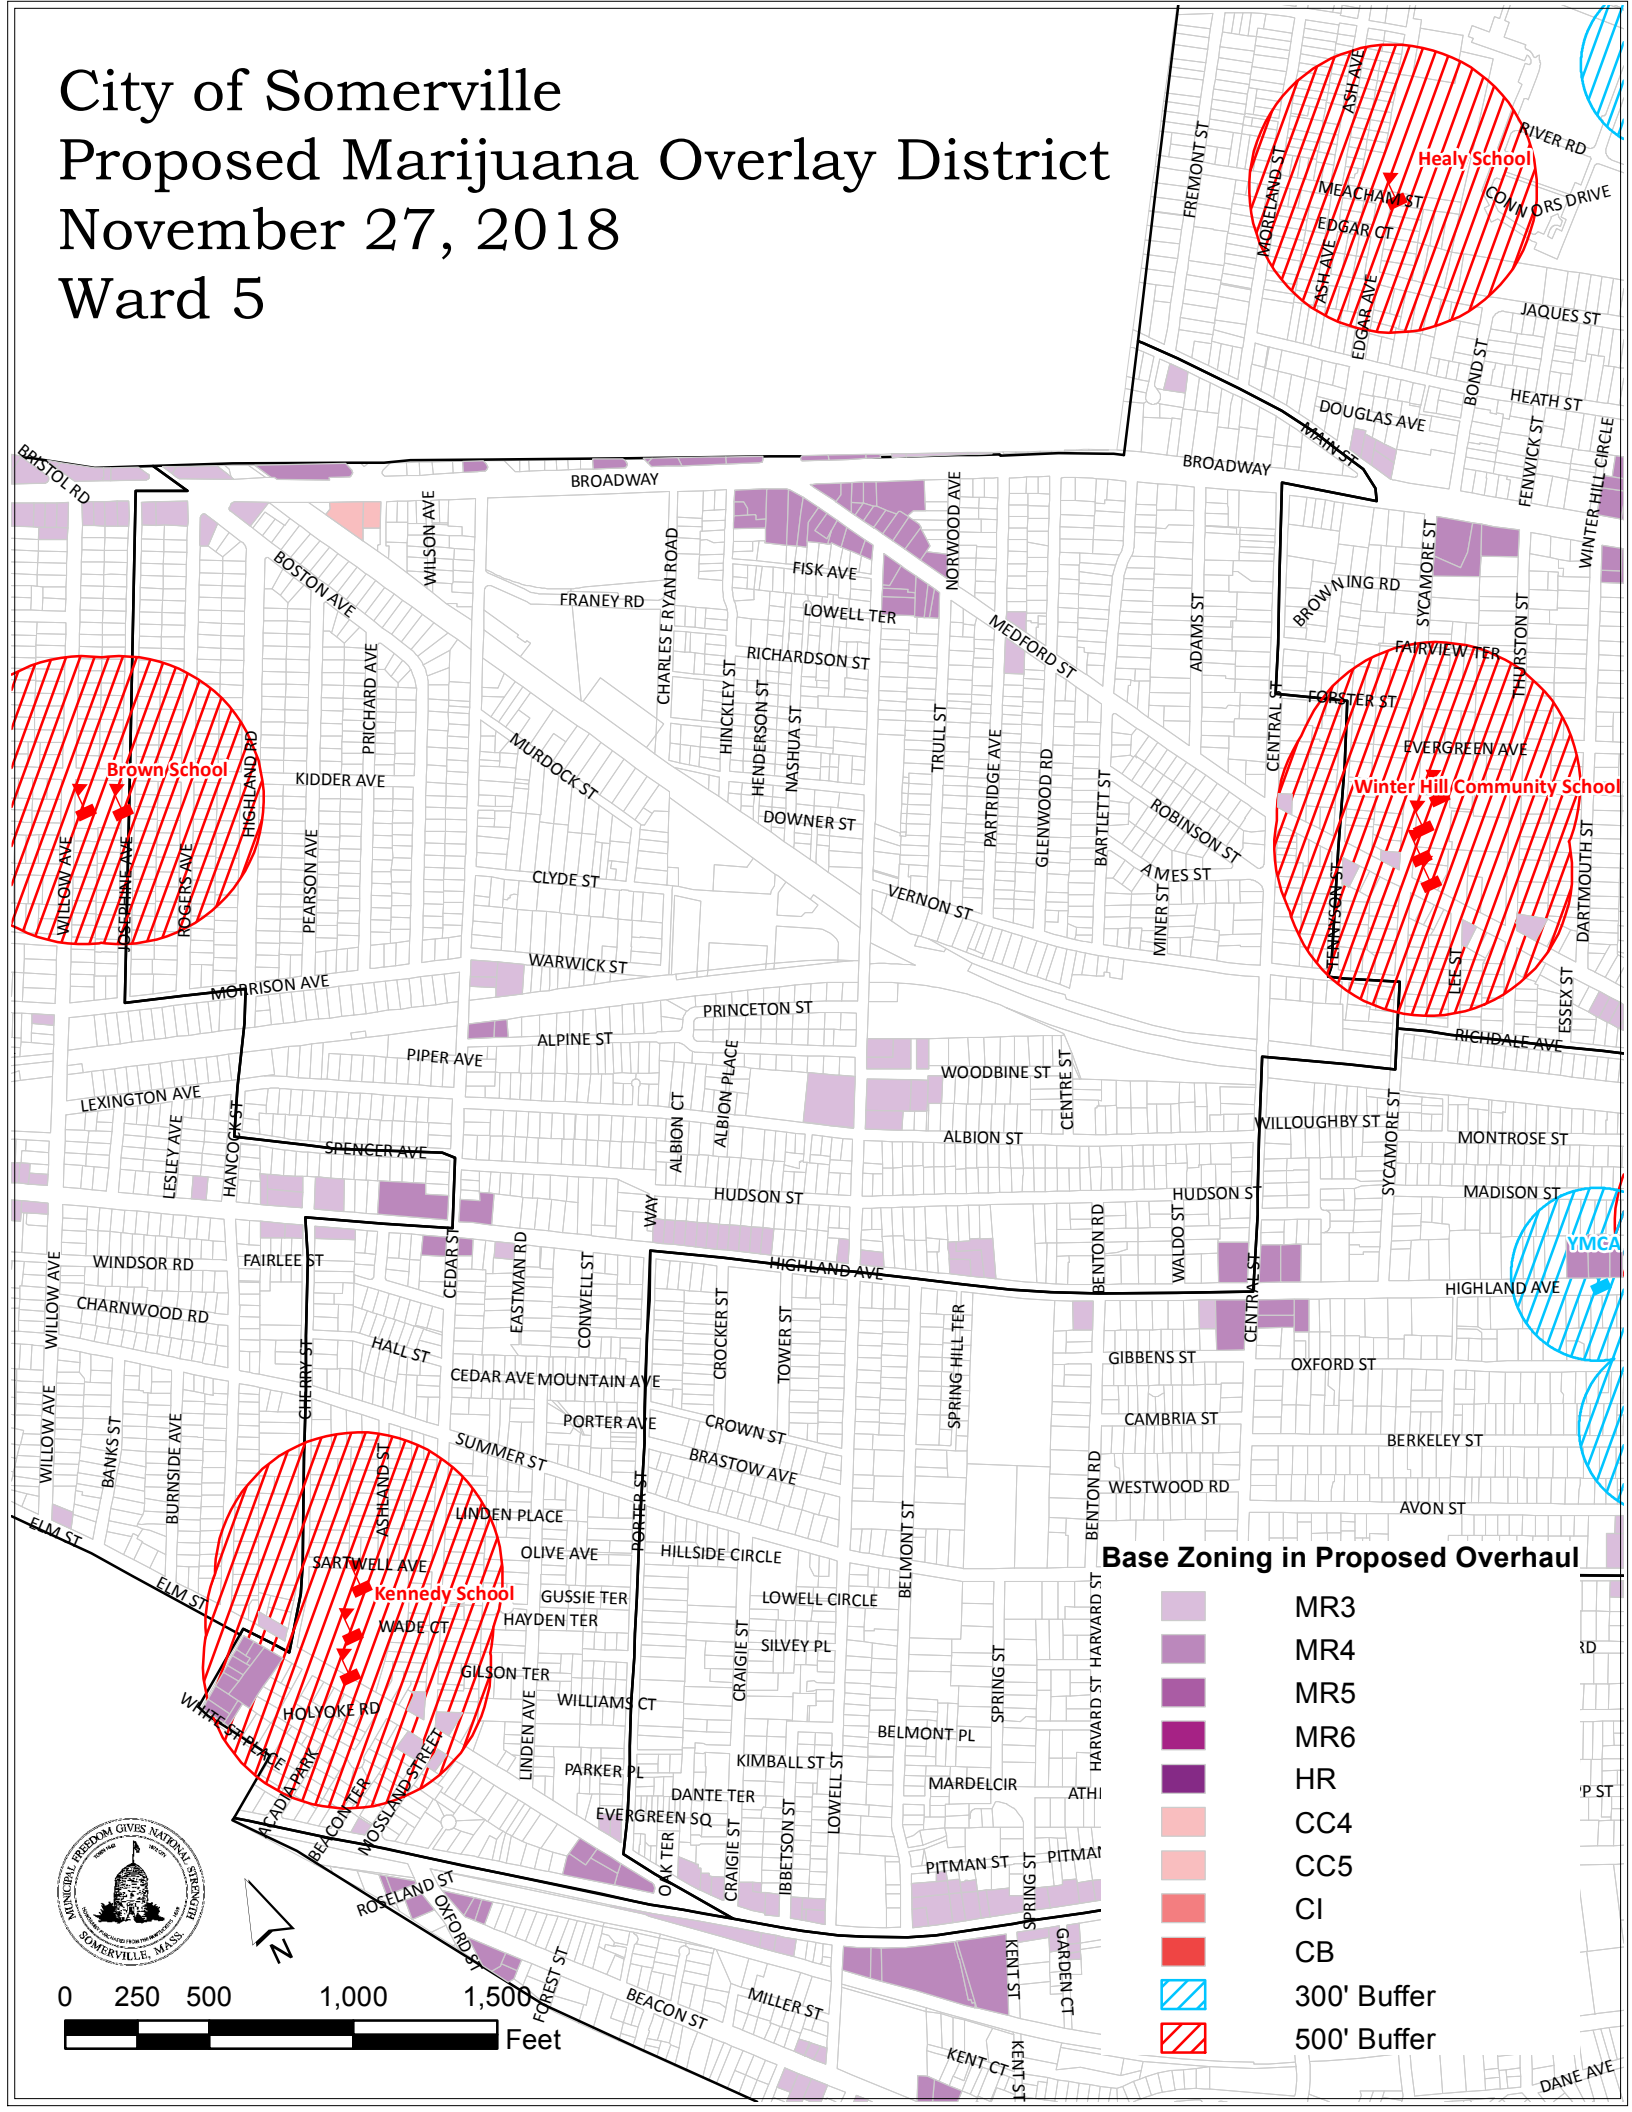

City of Somerville Proposed Marijuana Overlay District November 27, 2018 Ward 5

Base Zoning in Proposed Overhaul

-  MR3
-  MR4
-  MR5
-  MR6
-  HR
-  CC4
-  CC5
-  CI
-  CB
-  300' Buffer
-  500' Buffer