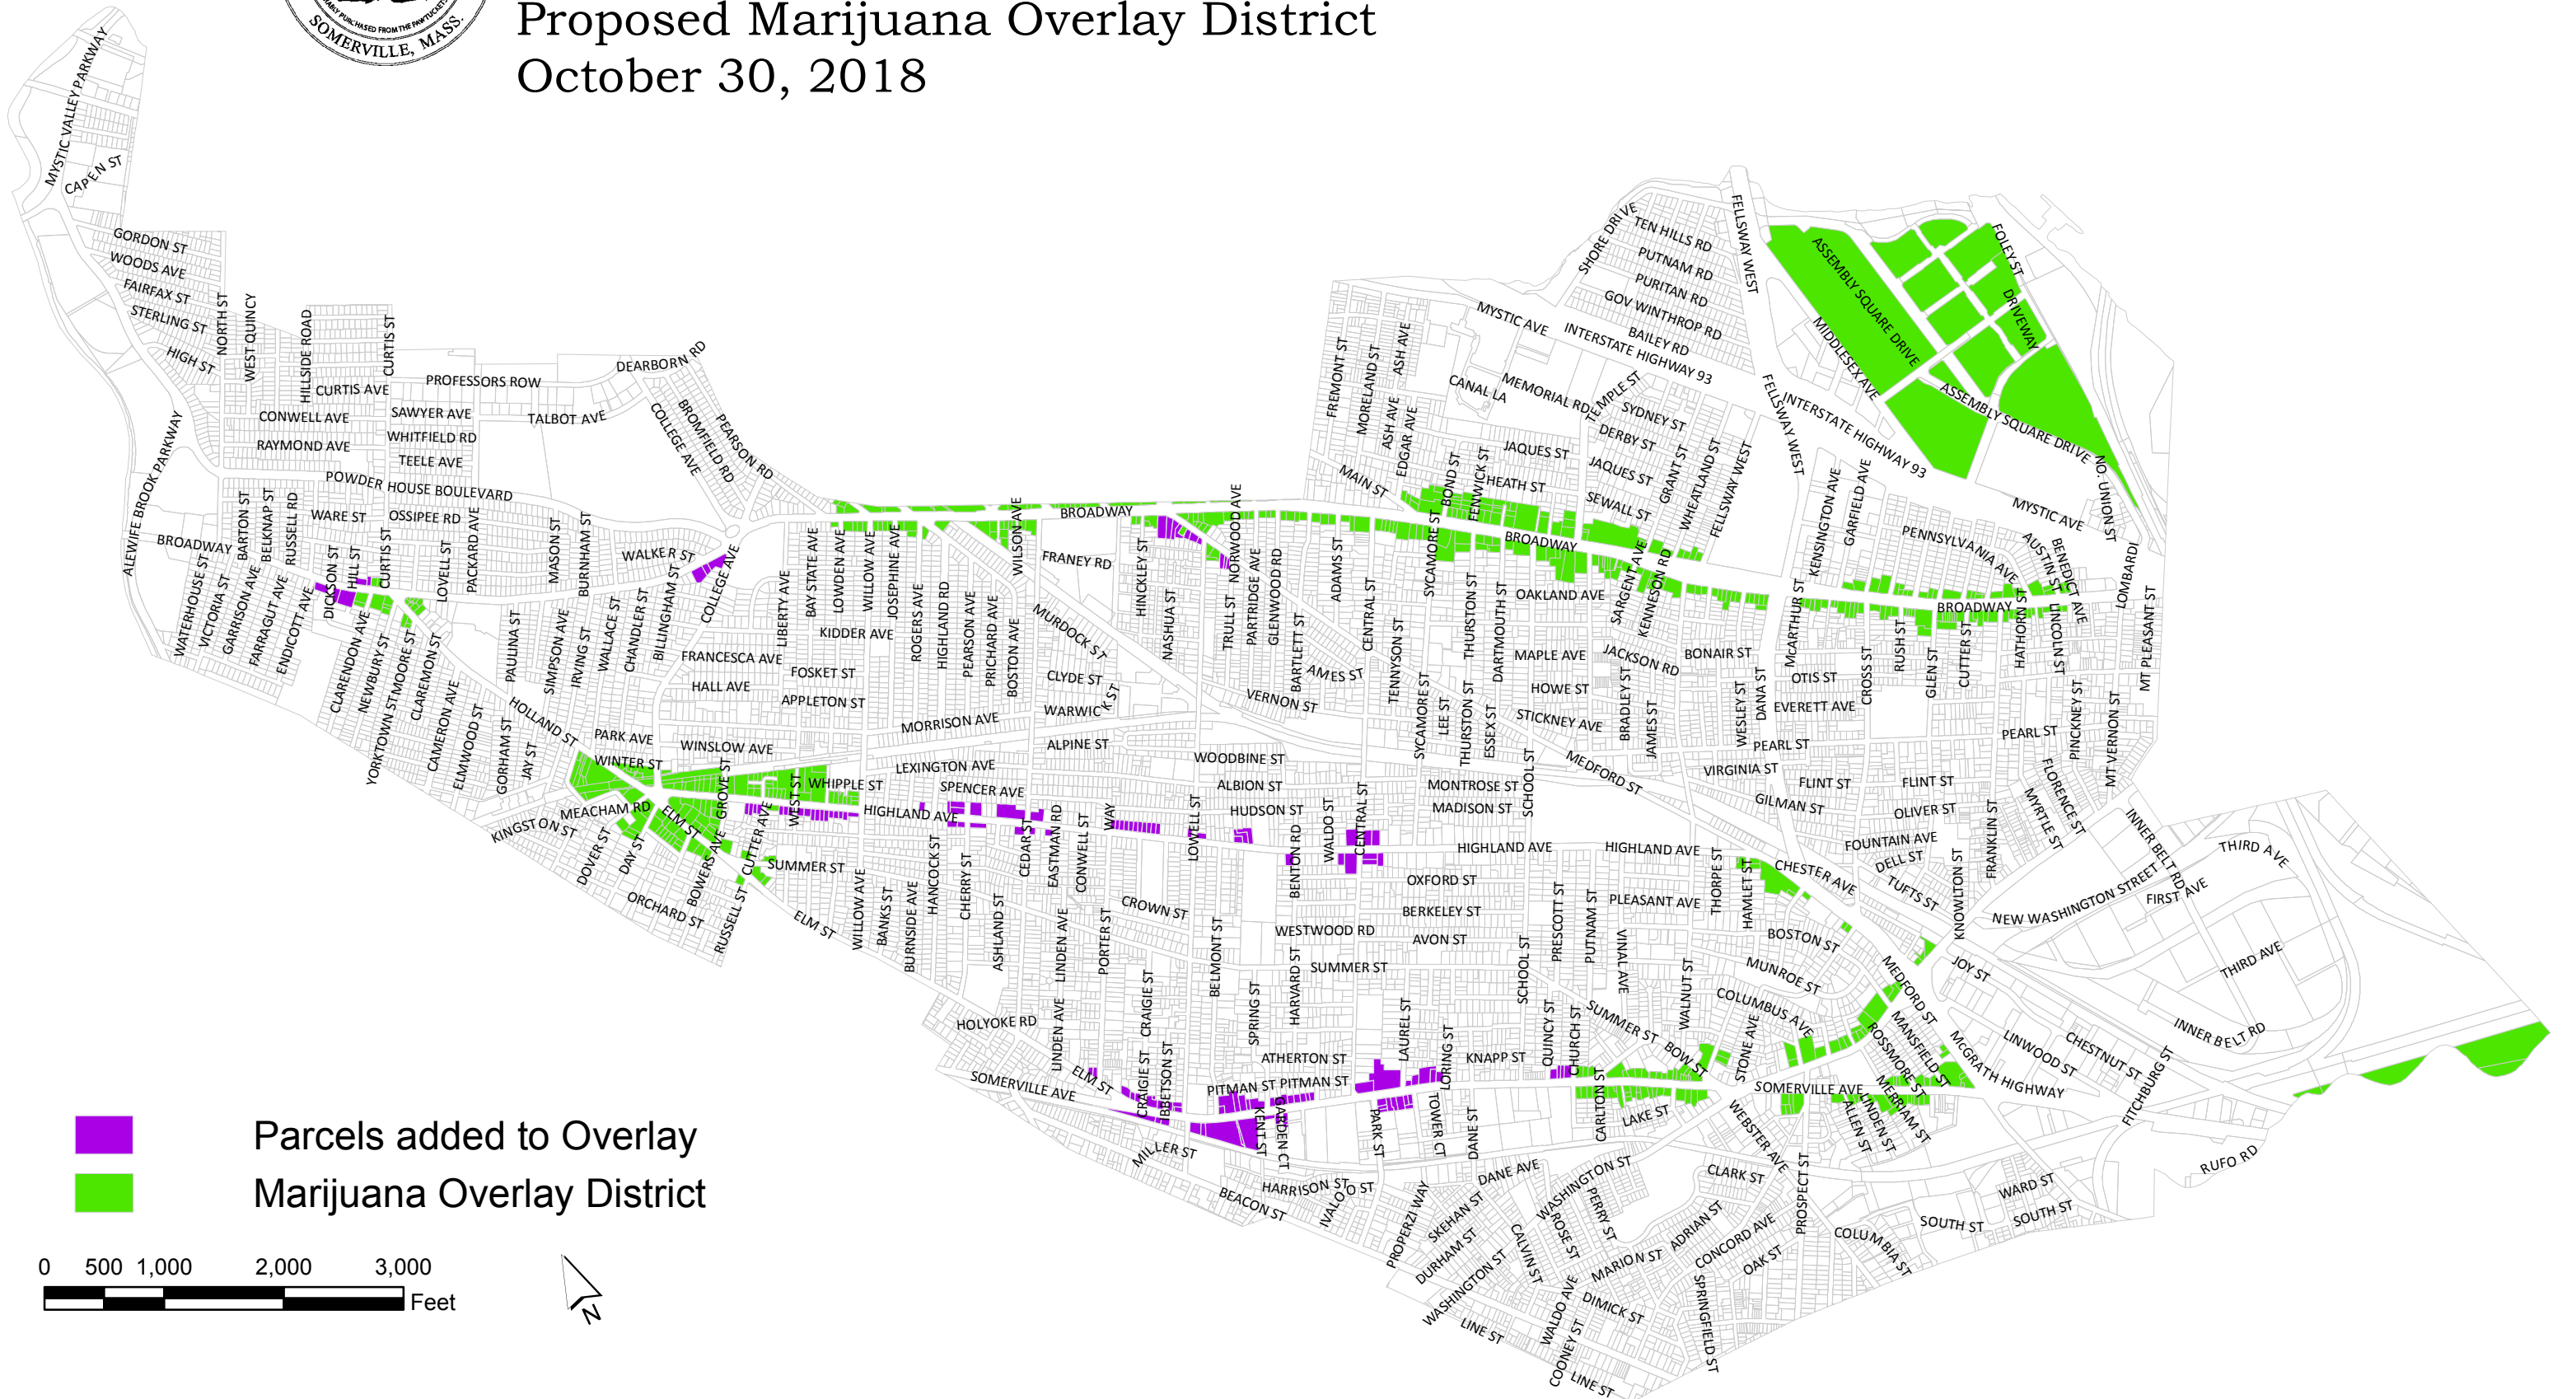

City of Somerville Massachusetts Proposed Marijuana Overlay District October 30, 2018

 Parcels added to Overlay
 Marijuana Overlay District

0 500 1,000 2,000 3,000
Feet